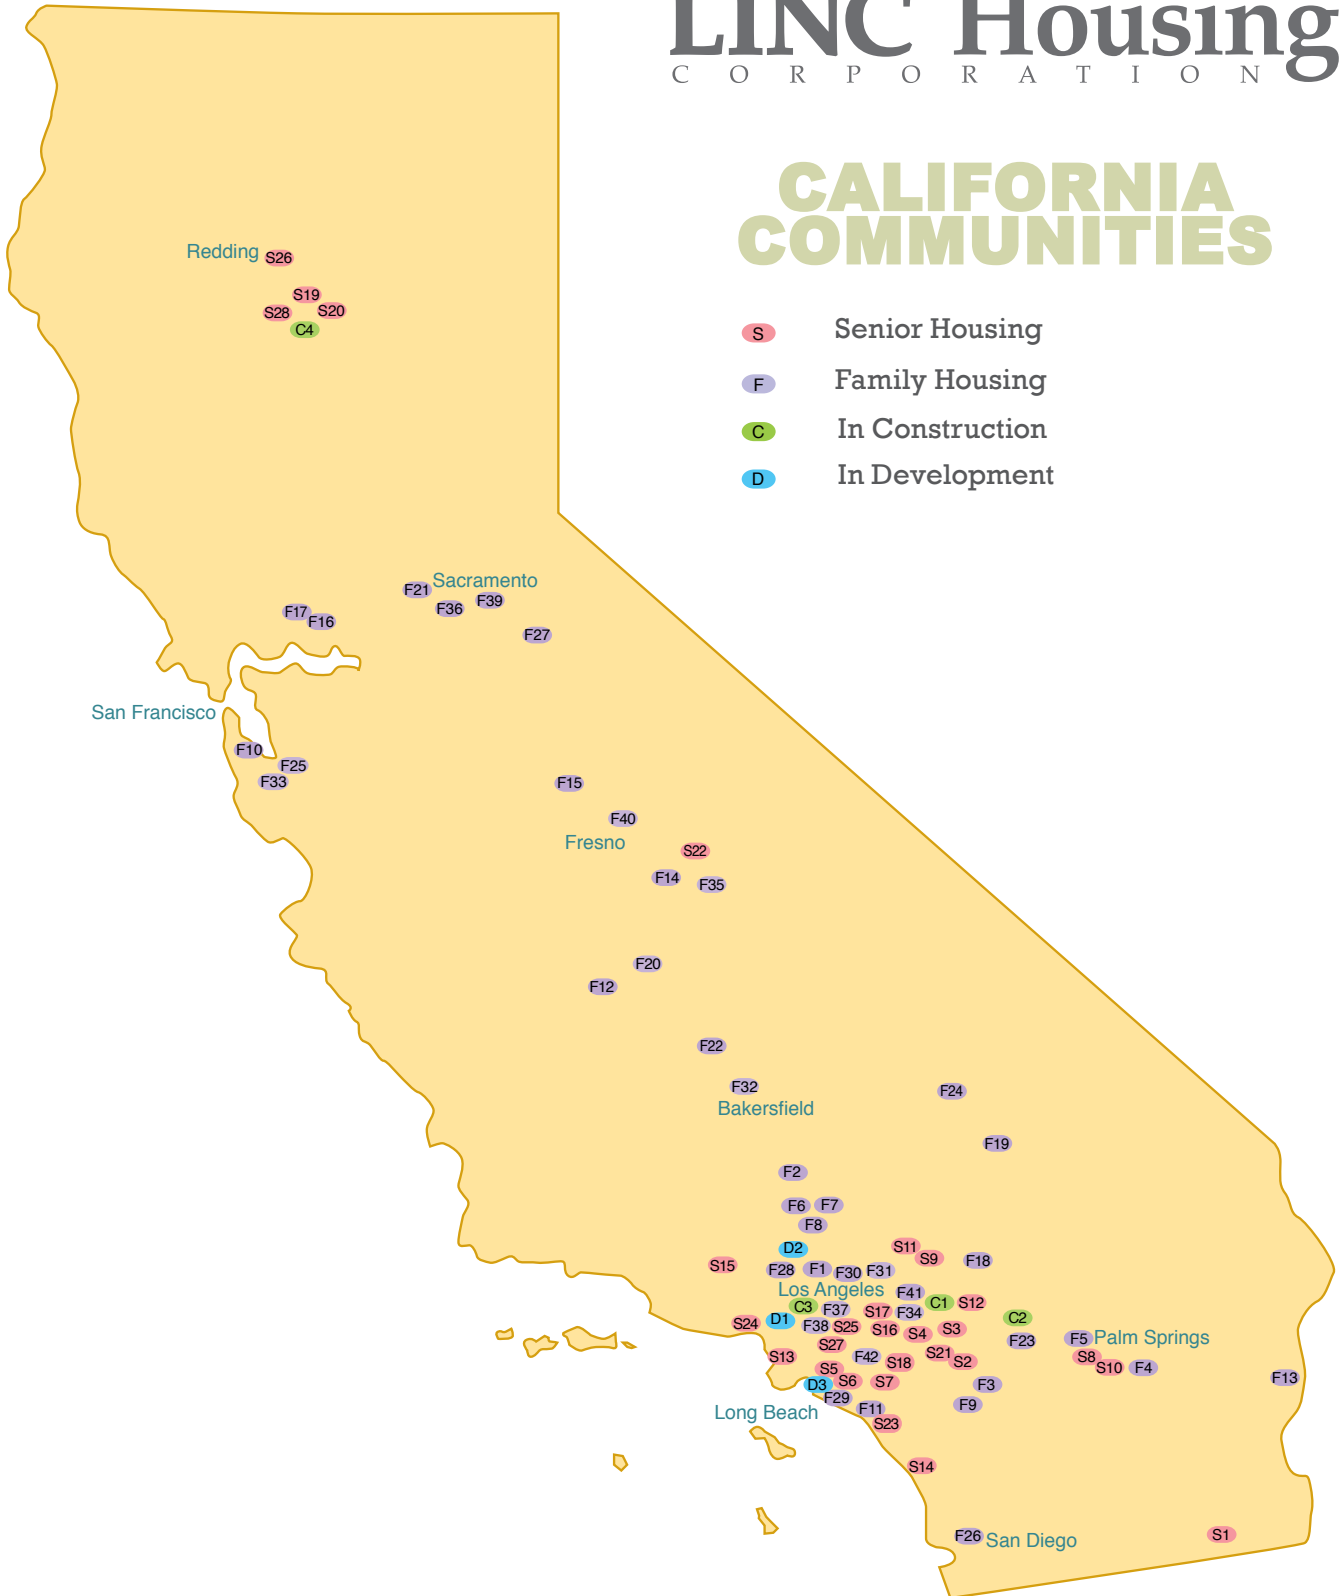

CALIFORNIA COMMUNITIES

- S** Senior Housing
- F** Family Housing
- C** In Construction
- D** In Development

SENIOR HOUSING 2,983 UNITS

- S1 El Centro Senior Villas I & II, El Centro
- S2 Harmony Park, Buena Park
- S3 SEASONS at Chino
- S4 SEASONS at Diamond Bar *
- S5 SEASONS at Lakewood *
- S6 SEASONS II at Lakewood
- S7 SEASONS at La Palma
- S8 SEASONS at La Quinta
- S9 SEASONS at La Verne *
- S10 SEASONS at Miraflores, La Quinta
- S11 SEASONS at Monrovia *
- S12 SEASONS at Ontario Gateway Plaza
- S13 SEASONS at Redondo Beach
- S14 SEASONS at San Juan Capistrano I & II
- S15 SEASONS at Simi Valley
- S16 SEASONS at the Hoover, Whittier
- S17 SEASONS at Whittier *
- S18 Somerset Glen, La Mirada
- S19 Regency Place, Anderson
- S20 SEASONS at Los Robles, Anderson
- S21 Dorado Senior Apartments, Buena Park
- S22 Zaninovich Village Sr Apts, Orange Cove
- S23 Huntington Gardens Sr. Apts, Huntington Beach*
- S24 Ocean Breeze Apts, Santa Monica
- S25 Hollydale Plaza Apts, South Gate
- S26 East Street Senior Apts, Redding
- S27 SEASONS at Compton
- S28 SEASONS at Anderson

FAMILY HOUSING 4,540 UNITS

- F1 Bartlett Hill Manor, Los Angeles
- F2 The VILLAGE at Beechwood, Lancaster
- F3 City Gardens Apartments, Santa Ana
- F4 Las Flores Apartments, Coachella
- F5 Tahquitz Court Apts, Palm Springs
- F6 Boulders at the Lake, Palmdale *
- F7 Boulders at the Ranch I, Palmdale *
- F8 Boulders at the Ranch II, Palmdale *